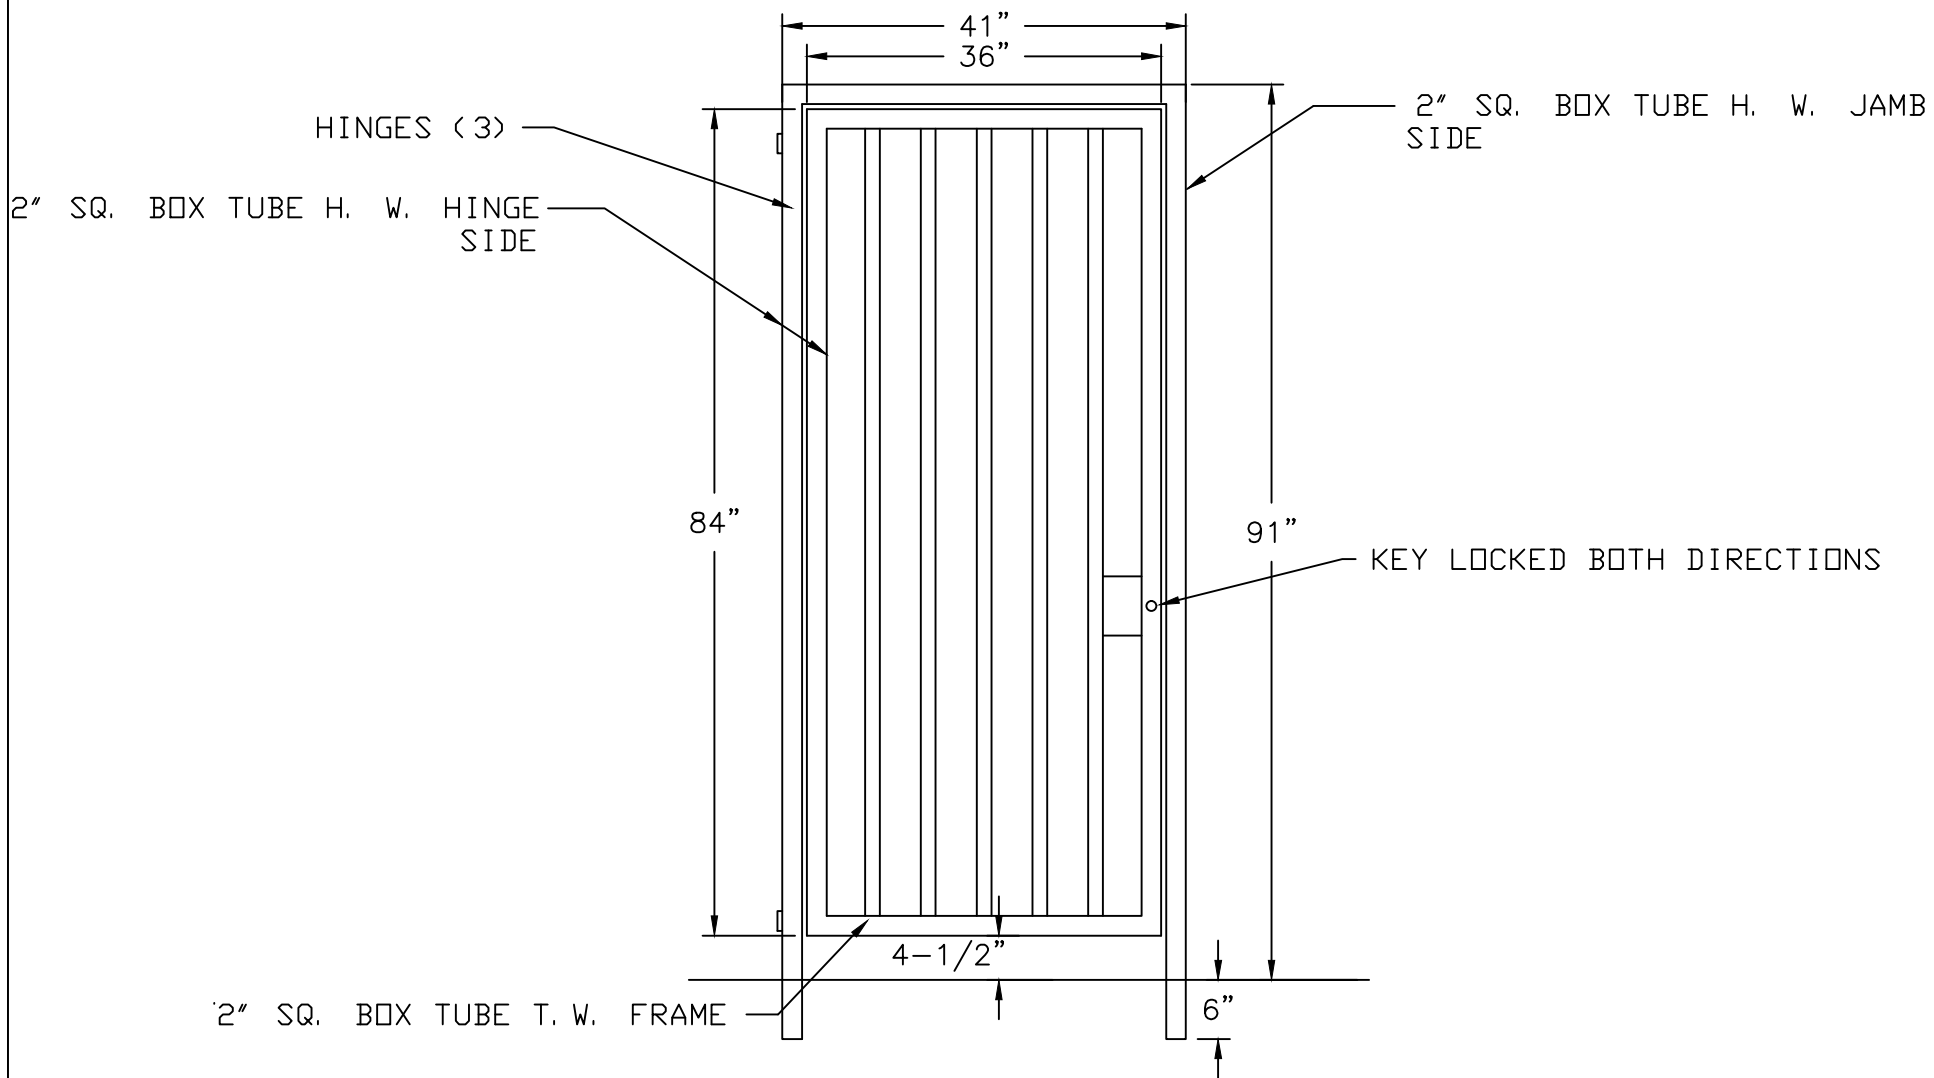

P.N. HS336

MATERIAL:	SCALE: 20=1	APPROVED BY:	DRAWN BY: LC ³
N/A	DATE: 1-7-99		REVISED:
FINISH: N/A	TURNSTILE - FACTORY 1515 West 130th Street Hinckley, Ohio 44233 WWW.TURNSTILE-FACTORY.COM		
TOL. UNLESS OTHERWISE SPEC.			
.X ± .1 .XXX ± .015	MATCHING SWING GATE		
.XX ± .03 ANGLES .5°			