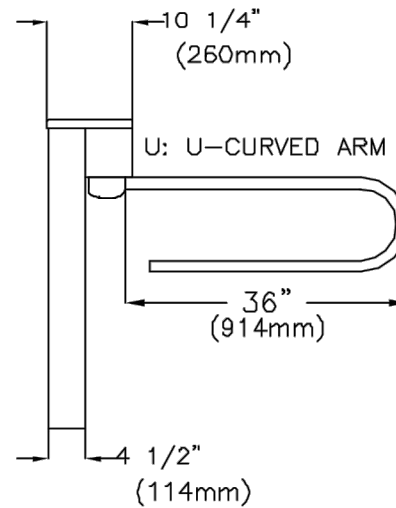

BR5000-S

BR5000-P

BR5000-ADA

MATERIAL:	SCALE: 10=1	APPROVED BY:	DRAWN BY: LC III		
N/A	DATE: 8/19/03		REVISED:		
FINISH: N/A	TURNSTILE - FACTORY 1515 West 130th Street Hinckley, Ohio 44233 WWW.TURNSTILE-FACTORY.COM				
TOL. UNLESS OTHERWISE SPEC.				330-273-6185	330-273-4468
.X ± .1 .XXX ± .015				USA 1-800-942-0829	FAX 1-800-942-0828
.XX ± .03 ANGLES .5°			BR5000 LINE		