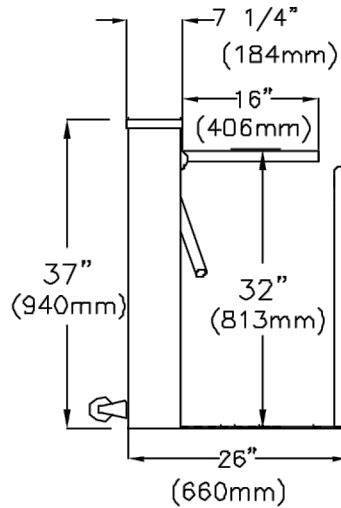

BR5000-S

BR5000-P

BR5000-ADA

MATERIAL:	SCALE: 10=1	APPROVED BY:	DRAWN BY: LC III		
N/A	DATE: 8/19/03		REVISED:		
FINISH: N/A	TURNSTILE - FACTORY 1515 West 130th Street Hinckley, Ohio 44233 WWW.TURNSTILE-FACTORY.COM				
TOL. UNLESS OTHERWISE SPEC.				330-273-6185	330-273-4468
.X ± .1 .XXX ± .015				USA 1-800-942-0829	FAX 1-800-942-0828
.XX ± .03 ANGLES .5°			BR5000 LINE		