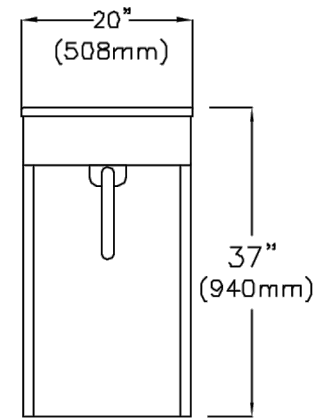

BR5000-S

BR5000-P

BR5000-ADA

MATERIAL:	SCALE: 10=1	APPROVED BY:	DRAWN BY: LC III		
N/A	DATE: 8/19/03		REVISED:		
FINISH: N/A	TURNSTILE - FACTORY 1515 West 130th Street Hinckley, Ohio 44233 WWW.TURNSTILE-FACTORY.COM				
TOL. UNLESS OTHERWISE SPEC.				330-273-6185	330-273-4468
.X ± .1 .XXX ± .015				USA 1-800-942-0829	FAX 1-800-942-0828
.XX ± .03 ANGLES .5°			BR5000 LINE		