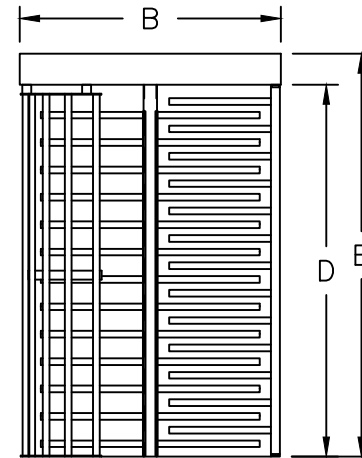

SIZE/TYPE	A	B	C	D	E
HS427-S	54" (1372mm)	62" (1575mm)	27" (686mm)	84" (2134mm)	91" (2311mm)
HS430-S	56" (1422mm)	66" (1676mm)	30" (762mm)	84" (2134mm)	91" (2311mm)
HS439	68" (1727mm)	84" (2134mm)	39" (990mm)	84" (2134mm)	91" (2311mm)
HS448	93" (2362mm)	106" (2692mm)	48" (1219mm)	84" (2134mm)	91" (2311mm)

TYPE S-SINGLE

MATERIAL: N/A	SCALE: NTS DATE: 8/19/03	APPROVED BY:	DRAWN BY: LC III REVISED:
FINISH: N/A	TURNSTILE - FACTORY 1515 West 130th Street Hinckley, Ohio 44233 WWW.TURNSTILE-FACTORY.COM		330-273-6185 FAX 330-273-4468 USA 1-800-942-0829 FAX 1-800-942-0828
TOL. UNLESS OTHERWISE SPEC. .X ± .1 .XXX ± .015 .XX ± .03 ANGLES .5°			HS400 SINGLE